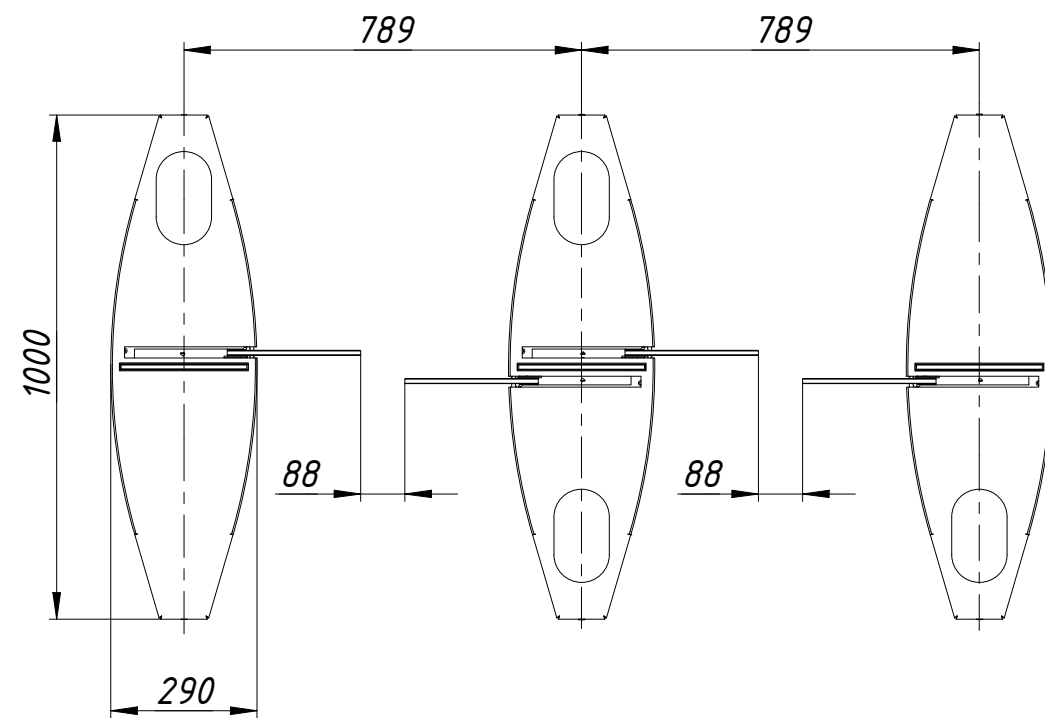

Speed gates
Jetpan-BM
500+500
www.tiso.global