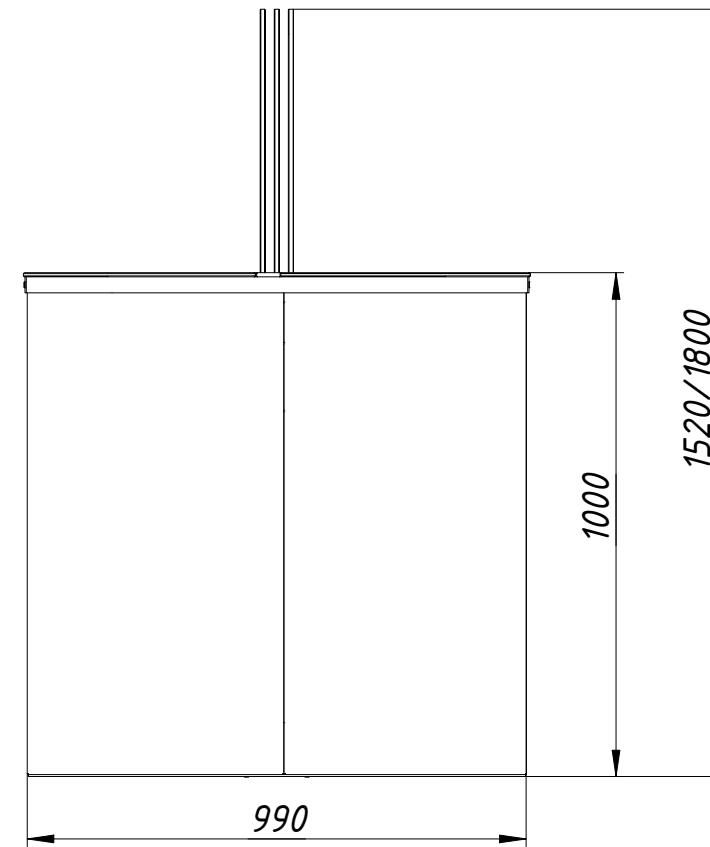

*Solid glass top*

Speed gates  
Jetpan-BM  
500+500  
[www.tiso.global](http://www.tiso.global)

# Stainless steel top