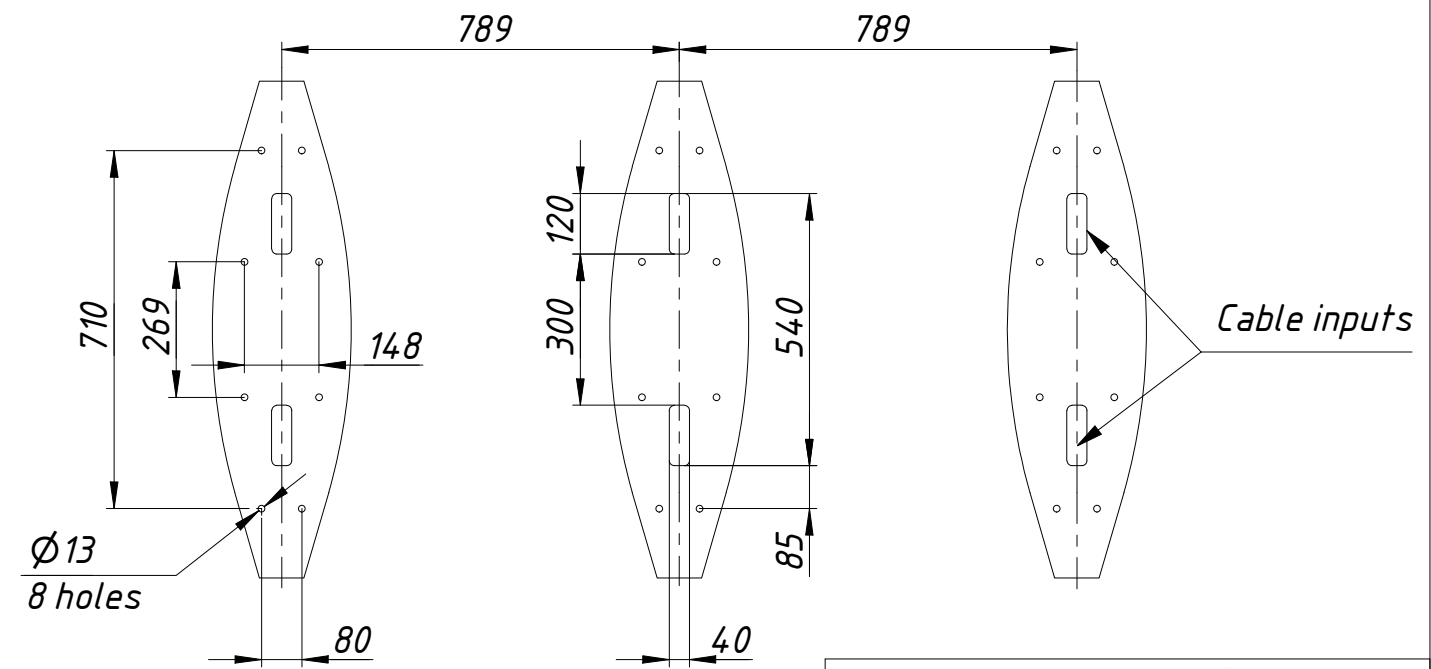

Speed gates
Jetpan-BM
500+500
www.tiso.global