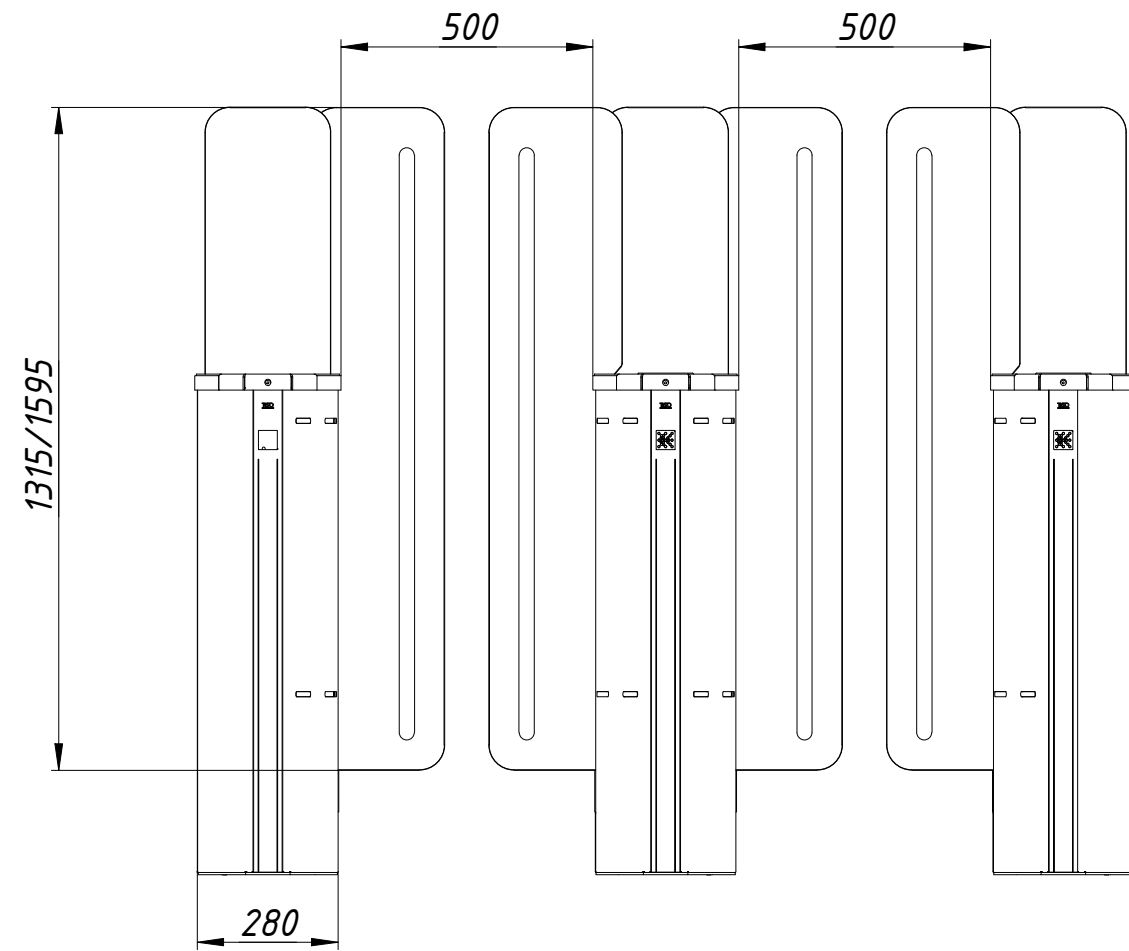

*Solid glass top*

Speed gates  
Jetpan-BM  
500+500  
[www.tiso.global](http://www.tiso.global)

# Stainless steel top