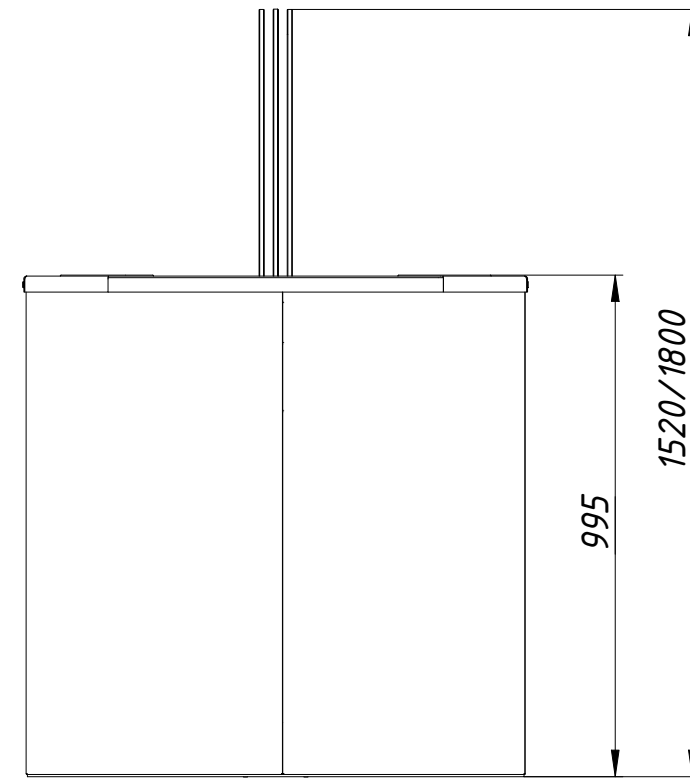

*Solid glass top*

Speed gates  
Jetpan-BM  
500+500  
[www.tiso.global](http://www.tiso.global)

# Stainless steel top