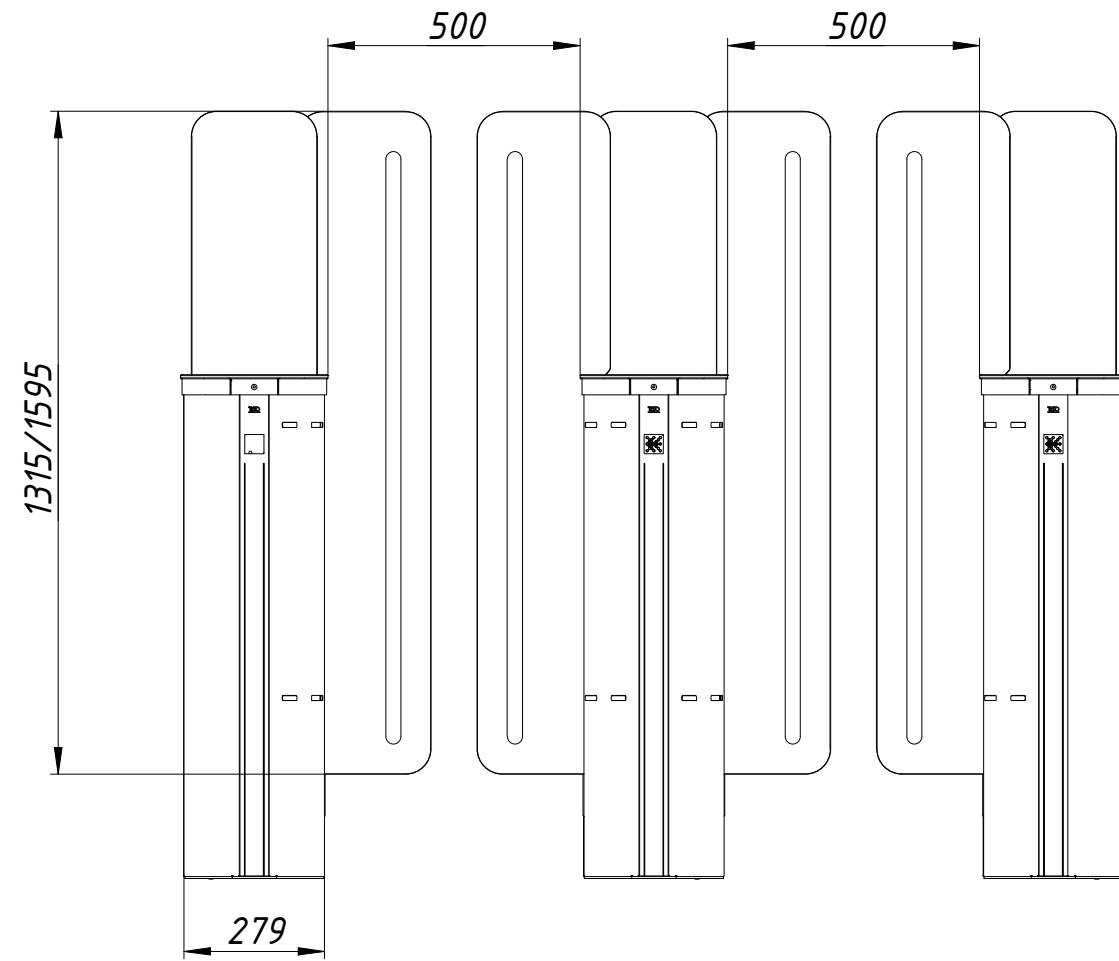

*Solid glass top*

Speed gates  
Jetpan-BM  
500+500  
[www.tiso.global](http://www.tiso.global)

# Stainless steel top