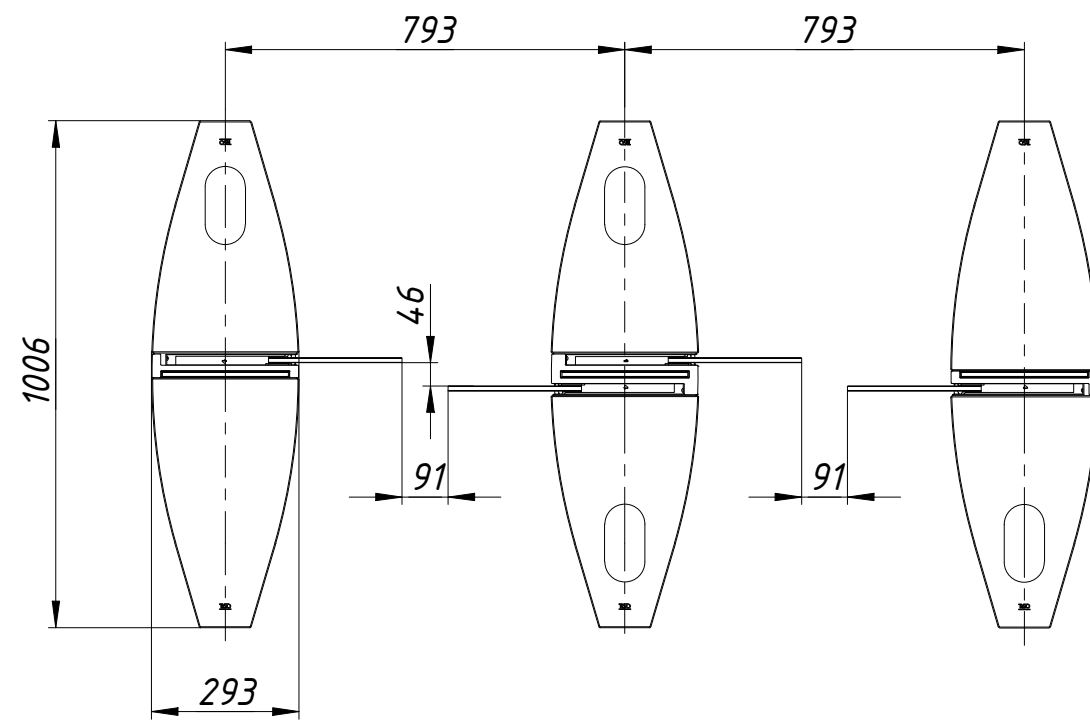

*Solid glass top*

Speed gates  
Jetpan-BM  
500+500  
[www.tiso.global](http://www.tiso.global)

# Stainless steel top