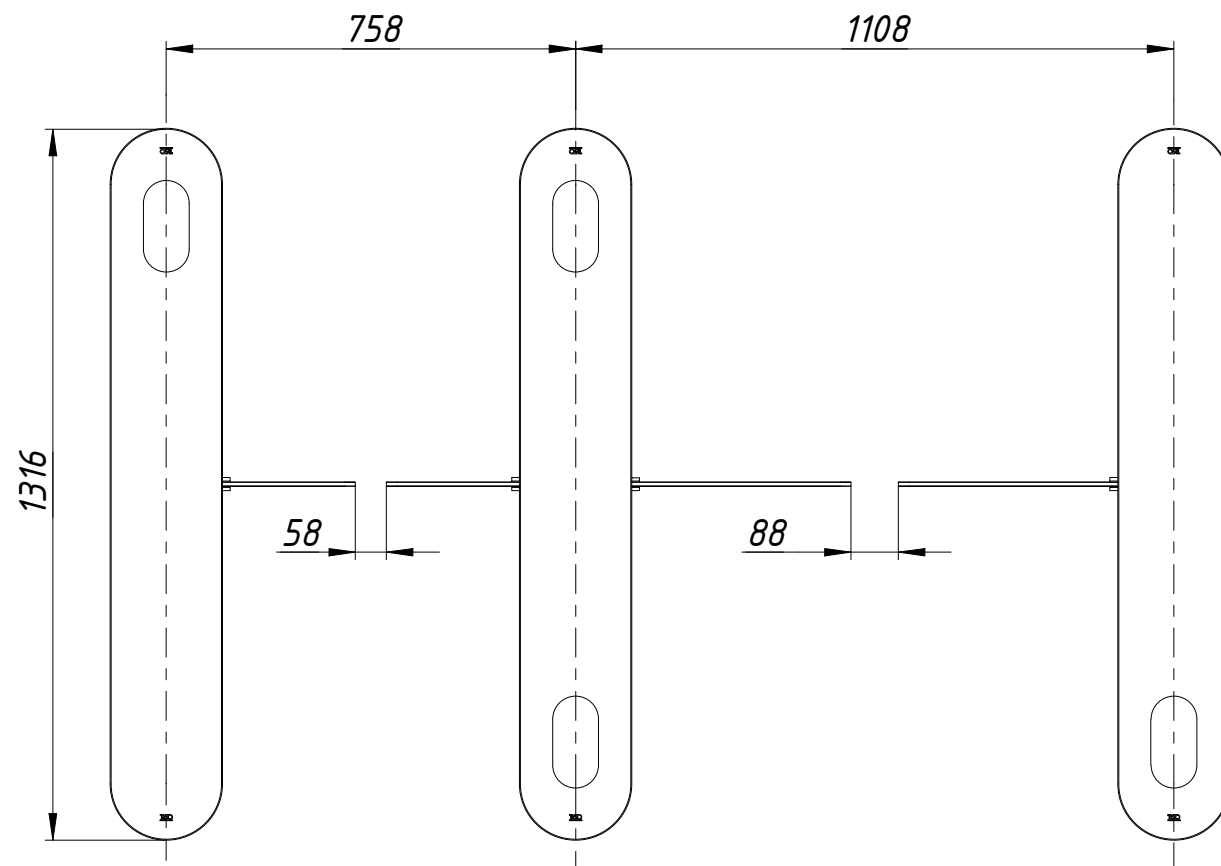

# Solid glass top

# Installation tamplate

Speed gates  
Sweeper-BM  
550+900  
[www.tiso.global](http://www.tiso.global)

*Stainless steel top  
with glass inserts*

*Installation tamplate*

*Speed gates  
Sweeper-BM  
550+900*