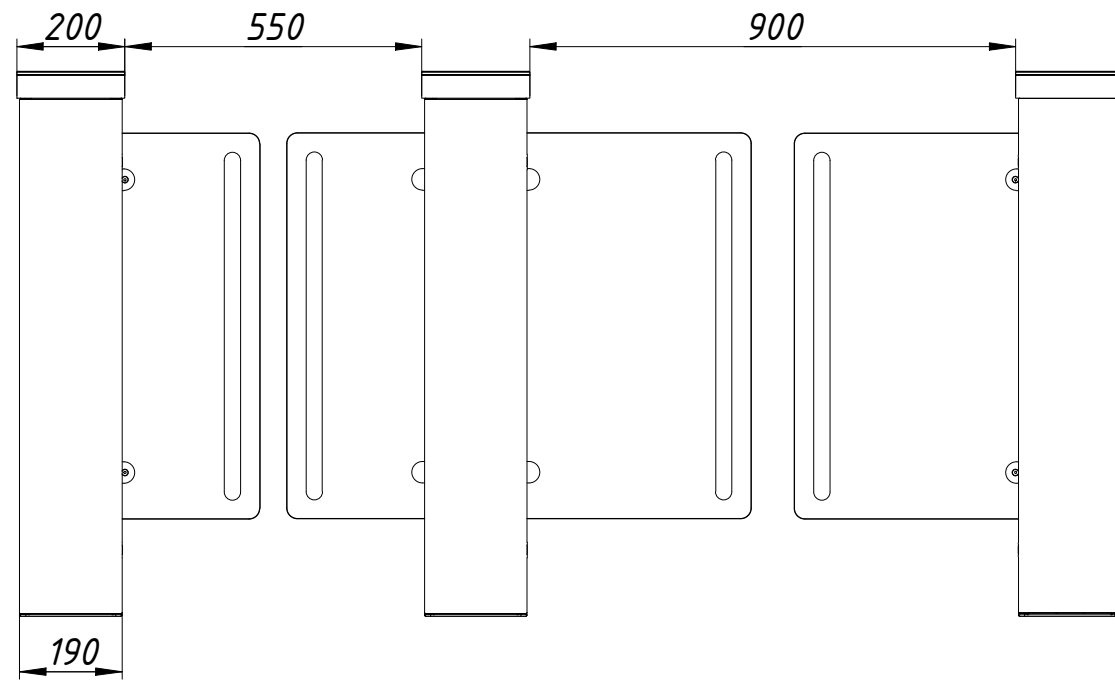

# Solid glass top

# Installation tamplate

Speed gates  
Sweeper-BM  
550+900  
[www.tiso.global](http://www.tiso.global)

*Stainless steel top  
with glass inserts*

*Installation tamplate*

*Speed gates  
Sweeper-BM  
550+900*