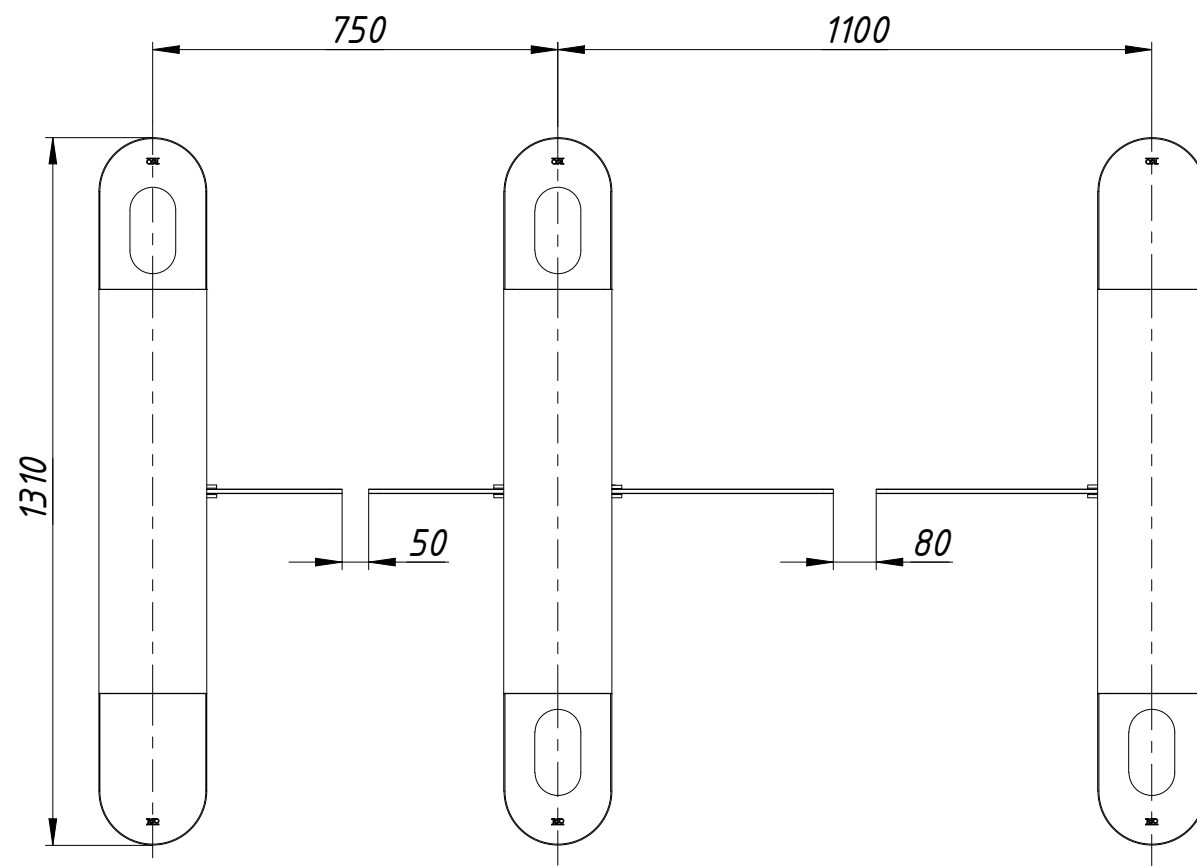

# Solid glass top

# Installation tamplate

Speed gates  
Sweeper-BM  
550+900  
[www.tiso.global](http://www.tiso.global)

*Stainless steel top  
with glass inserts*

*Installation tamplate*

*Speed gates  
Sweeper-BM  
550+900*