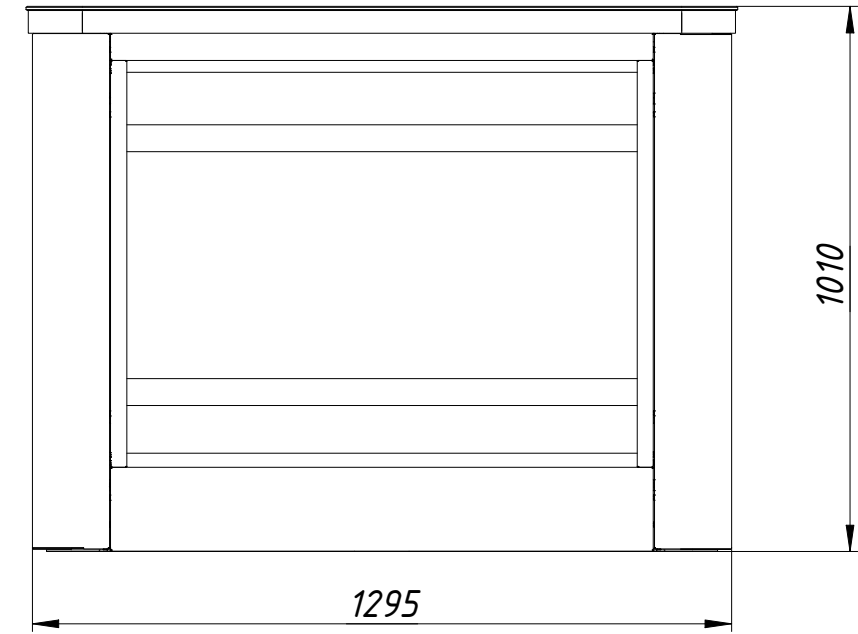

# Solid glass top

# Installation tamplate

Speed gates  
Sweeper-BM  
550+900  
[www.tiso.global](http://www.tiso.global)

*Stainless steel top  
with glass inserts*

*Installation tamplate*

*Speed gates  
Sweeper-BM  
550+900*