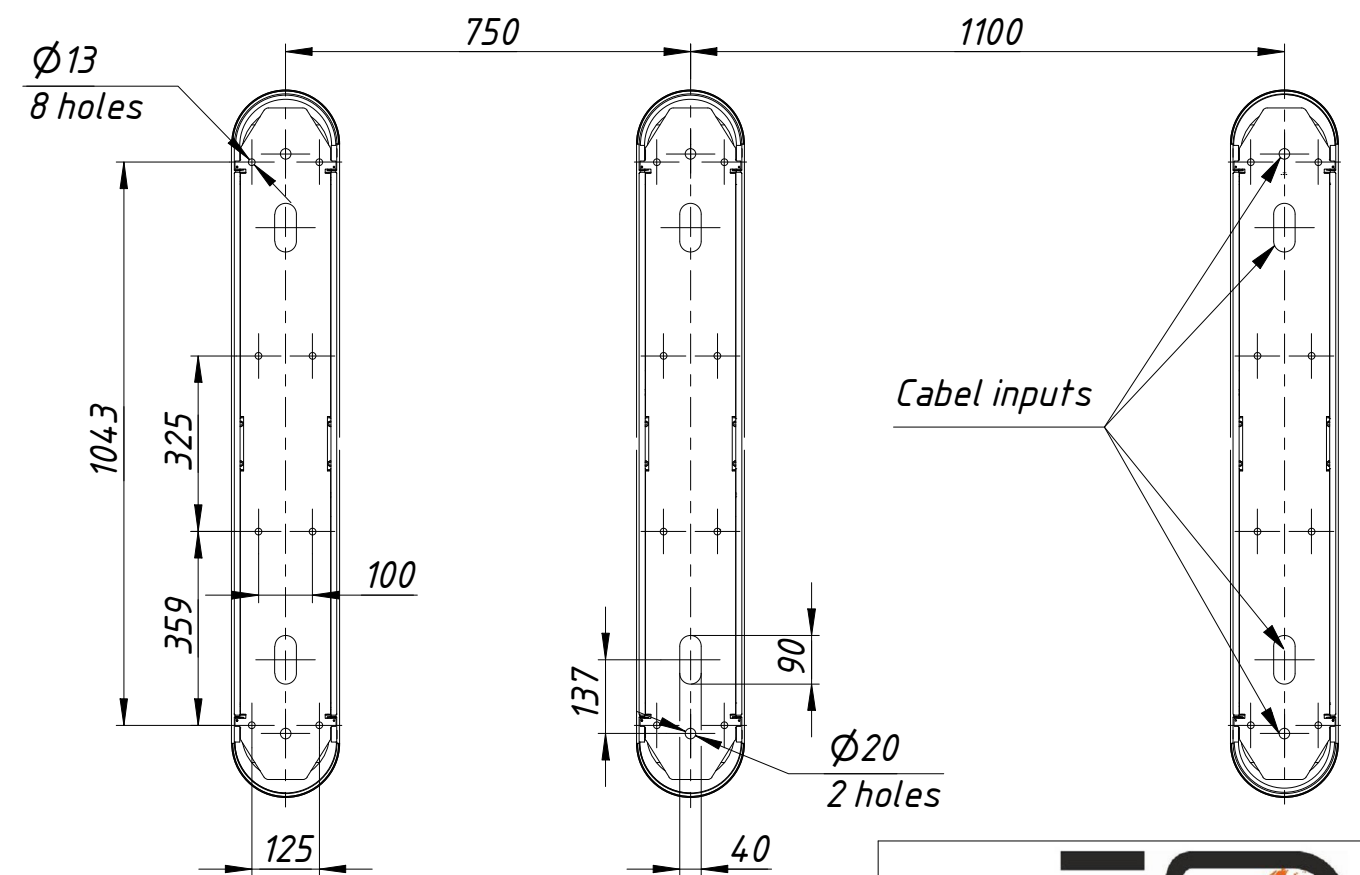

# Installation tamplate

Speed gates  
Sweeper-BM  
550+900  
[www.tiso.global](http://www.tiso.global)

*Stainless steel top  
with glass inserts*

*Installation tamplate*

*Speed gates  
Sweeper-BM  
550+900*