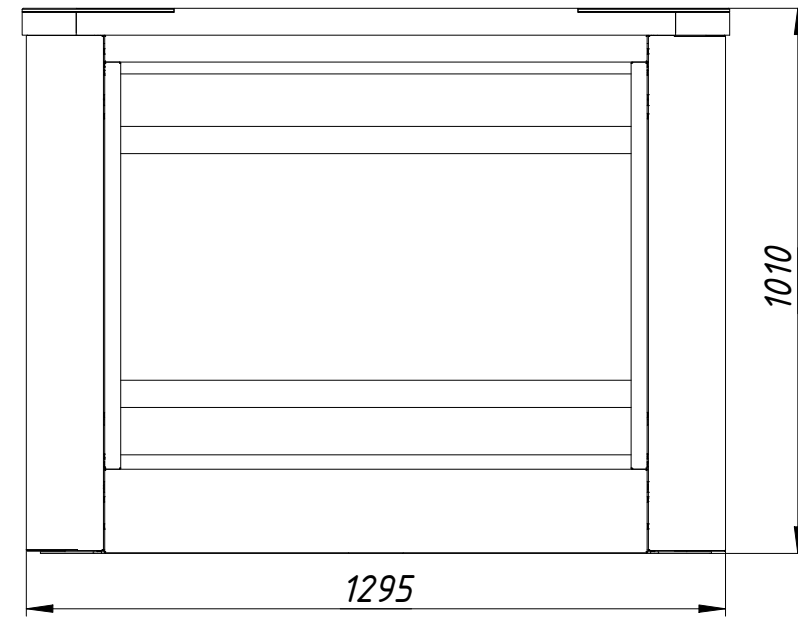

# Solid glass top

# Installation tamplate

Speed gates  
Sweeper-BM  
550+900  
[www.tiso.global](http://www.tiso.global)

*Stainless steel top  
with glass inserts*

*Installation tamplate*

*Speed gates  
Sweeper-BM  
550+900*