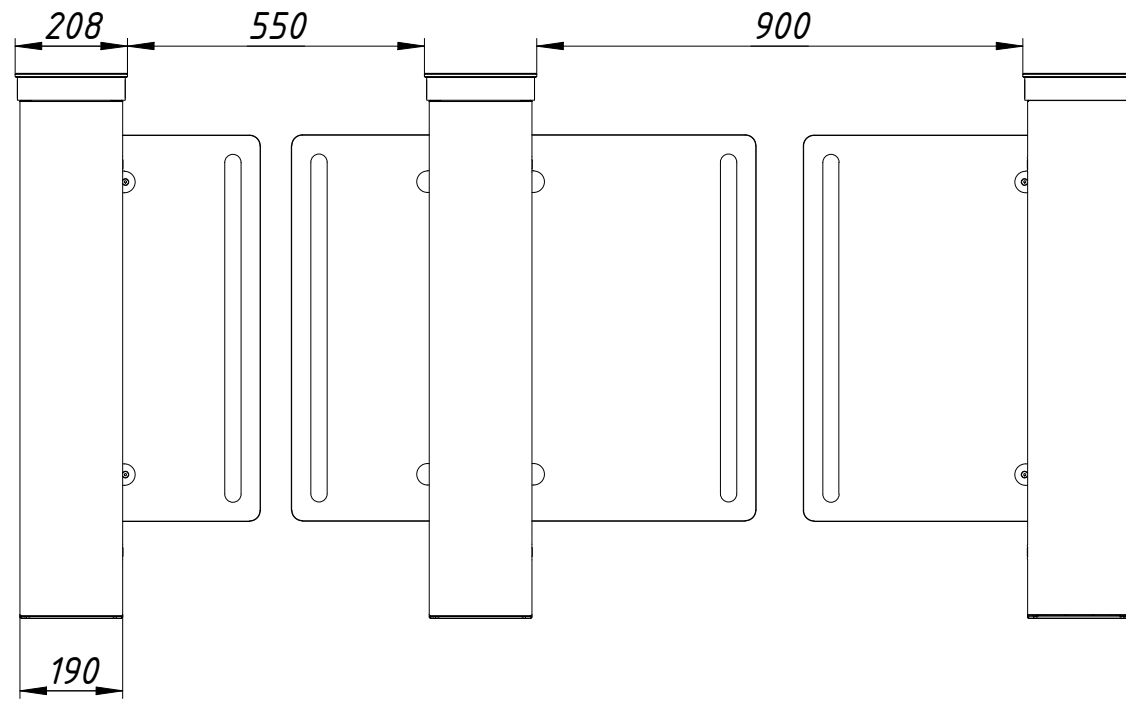

# Solid glass top

# Installation tamplate

Speed gates  
Sweeper-BM  
550+900  
[www.tiso.global](http://www.tiso.global)

*Stainless steel top  
with glass inserts*

*Installation tamplate*

*Speed gates  
Sweeper-BM  
550+900*