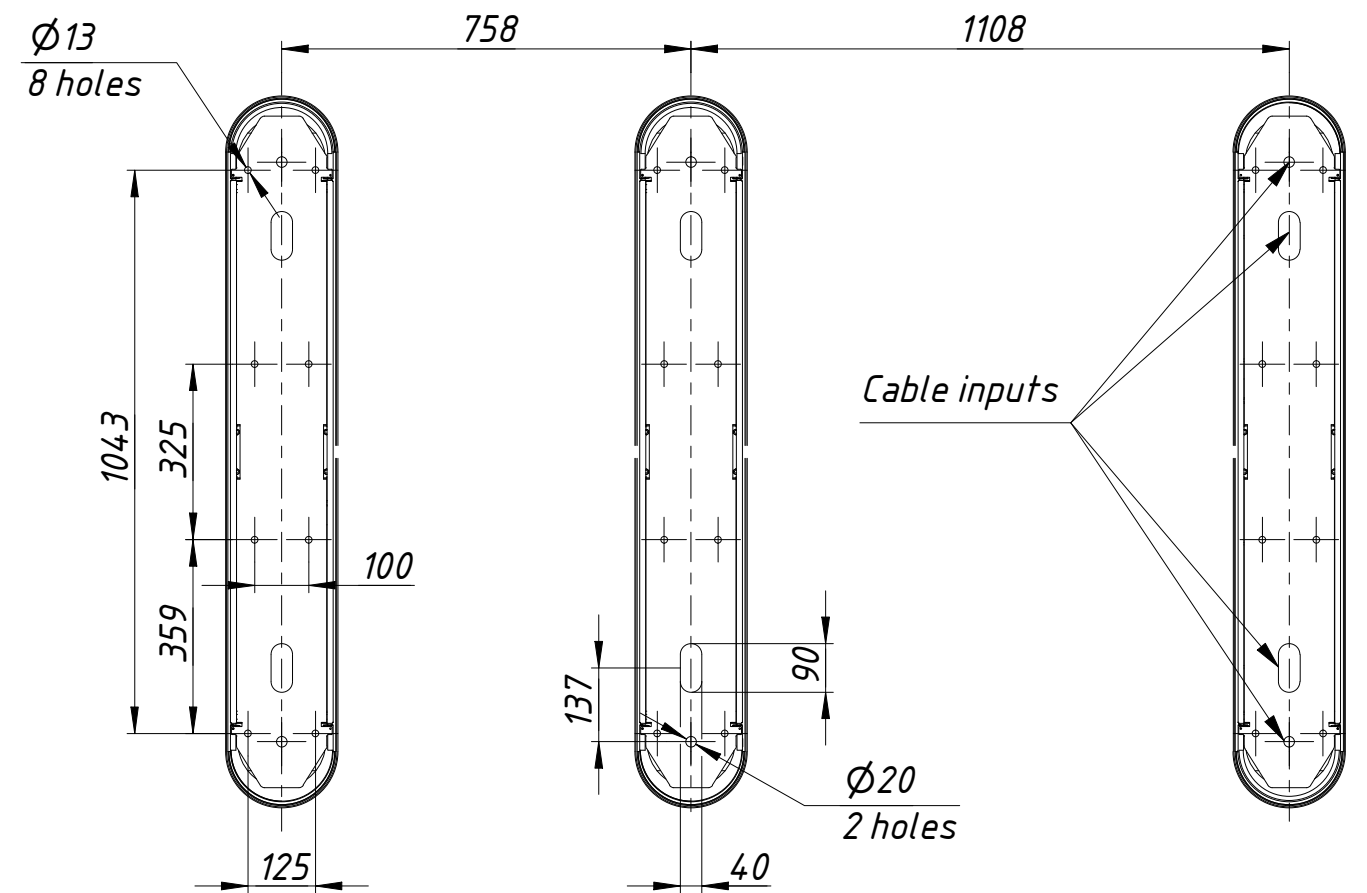

# Solid glass top

# Installation tamplate

Speed gates  
Sweeper-BM  
550+900  
[www.tiso.global](http://www.tiso.global)

*Stainless steel top  
with glass inserts*

*Installation tamplate*

*Speed gates  
Sweeper-BM  
550+900*